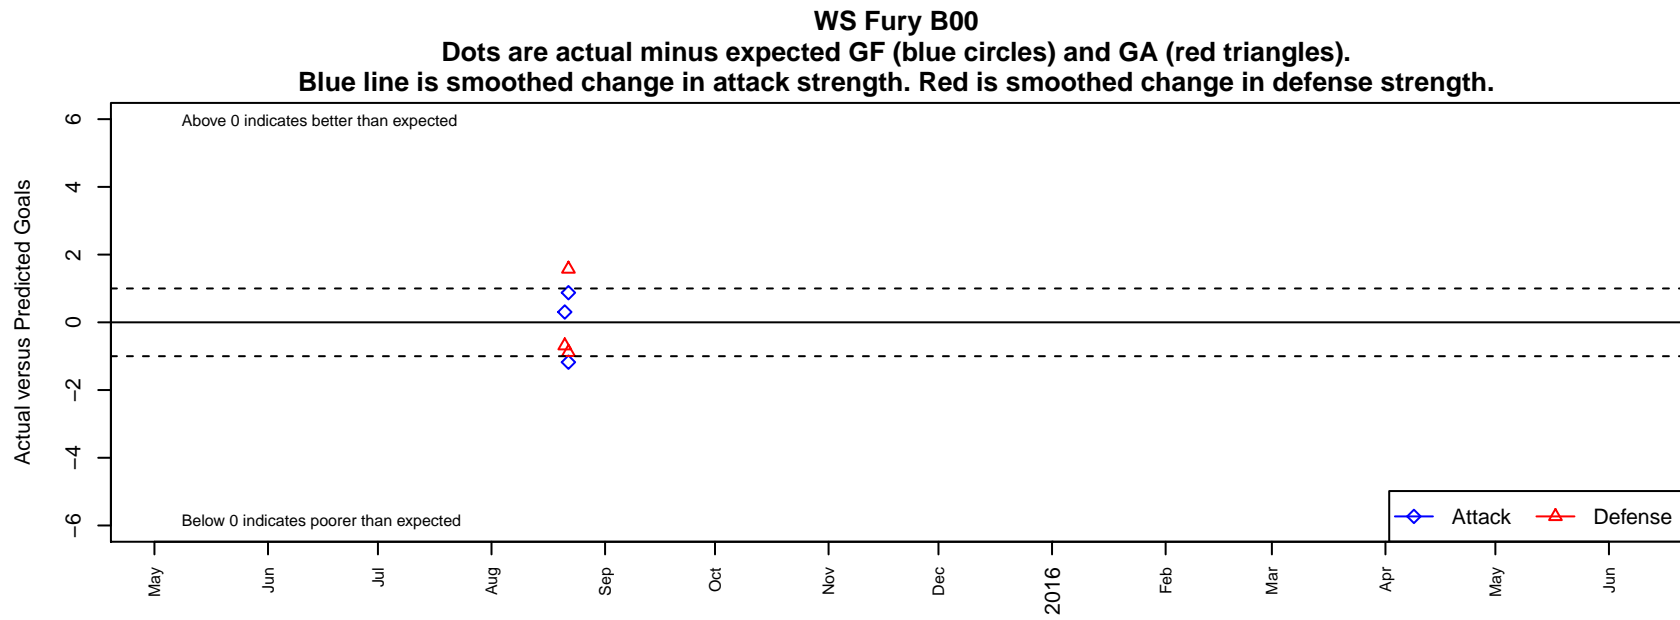

WS Fury B00

West Seattle SC
West Seattle, WA
B00 total strength=1158
attack=5.16 defense=2.31

alt names used:
West Seattle Fury

Venues played:
2015 Xtreme Cup BU15

date	home		away		venue	pred.home	pred.away
2015-08-22	Avanti United B00	0	WS Fury B00	3	2015 Xtreme Cup BU15	1.57	2.13
2015-08-22	WS Fury B00	4	SGESC Fusion B01	2	2015 Xtreme Cup BU15	5.18	1.12
2015-08-21	WS Fury B00	1	NSC Impact B00	3	2015 Xtreme Cup BU15	0.70	2.31